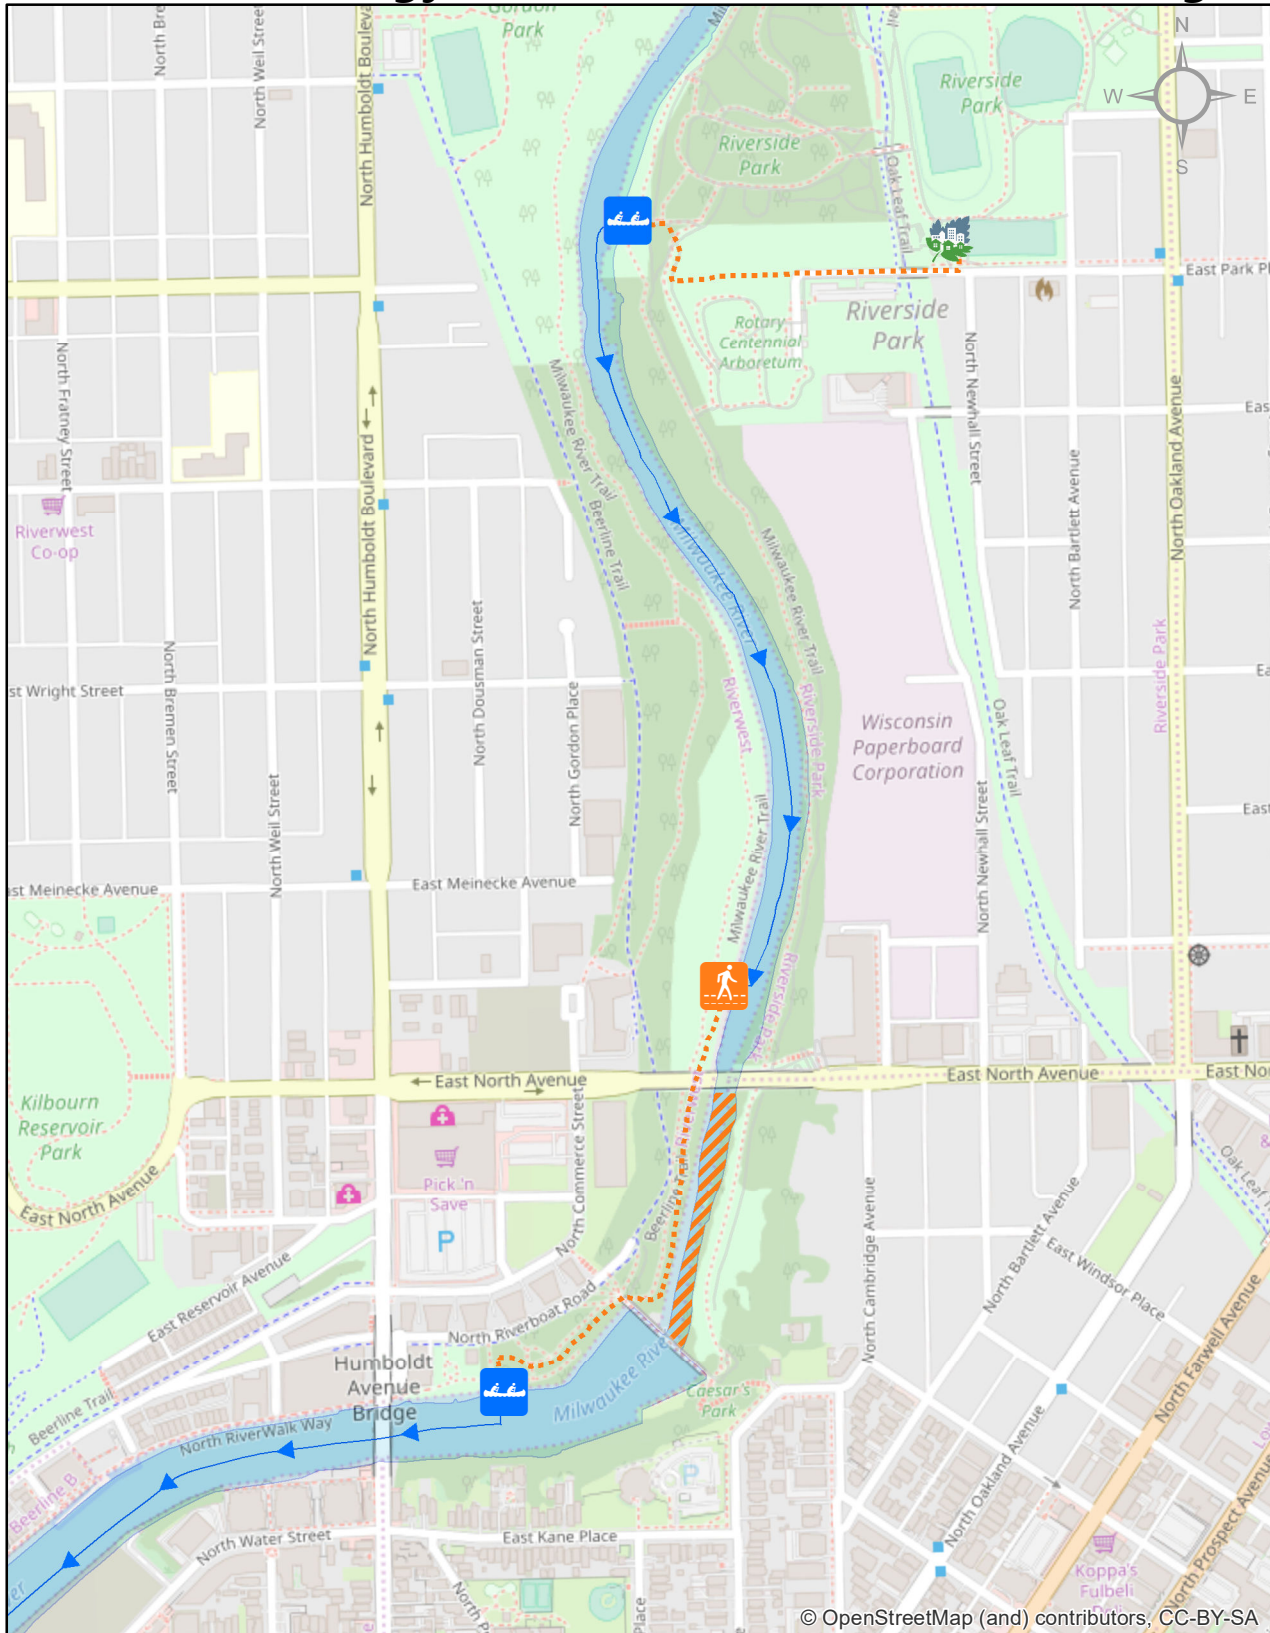

Milwaukee River Paddling

Urban Ecology Center to Downtown with Portage

© OpenStreetMap (and) contributors, CC-BY-SA

-  Urban Ecology Center
-  Paddle
-  Begin Portage
-  Canoe Launch
-  Portage
-  Rapids