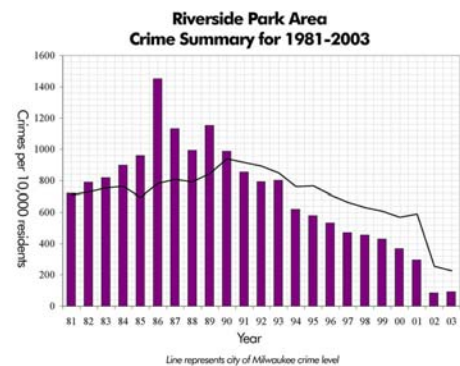

The Urban Ecology Center sprouted from humble beginnings as a neighborhood effort to reduce crime in Milwaukee's Riverside Park, which had become polluted and crime-ridden. Today, the organization has grown into a community center that serves tens of thousands of visitors each year and provides a safe presence in the park. Since 1990, crime in Riverside Park has steadily decreased. The 15-acre wooded area along the Milwaukee River is managed by the Urban Ecology Center as an outdoor classroom for neighborhood schools. In addition to the award-winning sustainable facility at the Riverside Park location, the center recently expanded to a second branch in Washington Park and a third location in the Menomonee Valley is in development. The Urban Ecology Center model is being replicated in urban areas in cities across the United States including Columbus, Ohio; Syracuse, N.Y. and Baltimore, Md.